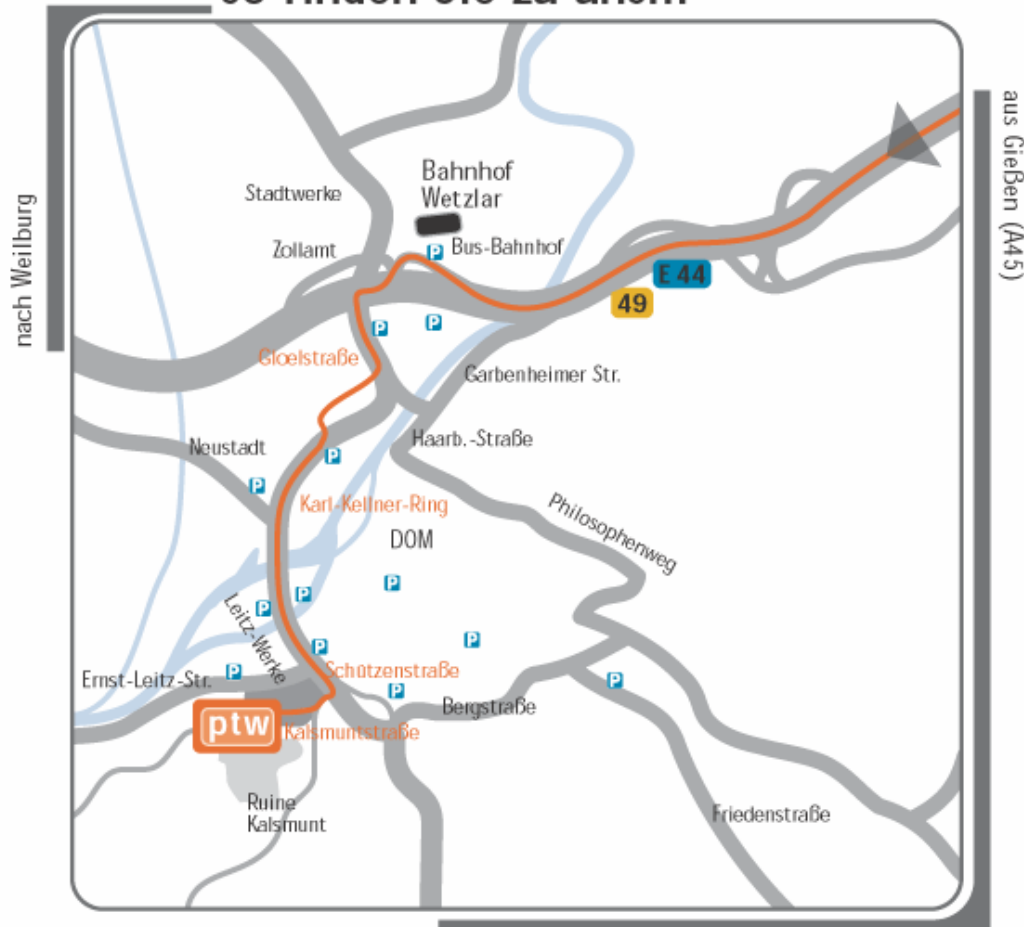

so finden Sie zu uns...

...in Wetzlar.

Kalsmuntstraße 14 b-c
T 06441 9244-0